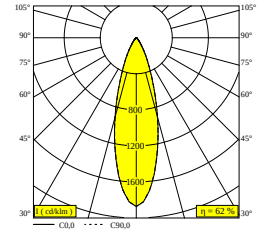

[View on website](#)

General info

LOCATION	outdoor
INSTALLATION	Ceiling Recessed
CUTOUT SHAPE/SIZE (MM)	round - 76
RECESSED DEPTH (MM)	110
THICKNESS OF MOUNTING SURFACE (MM)	max.16
INGRESS PROTECTION	IP65
PROTECTION AGAINST MECHANICAL IMPACT	IK06
WEIGHT (KG)	0.28
ADJUSTABILITY	0° to 20° swiveling, 355° rotatable
INFORMATION	REFLECTOR FL-30° EXCL.LED POWER SUPPLY 350-500mA-DC

Electrical info

CLASS	III
DIM TYPE	depending on power supply
ENERGY CLASS	E
CERTIFICATES	CB, ENEC, EPD

Lightsource info

LIGHTSOURCE NAME	LED
LIGHTSOURCE	LED array 5,8-8,6W / CRI>90 (R9: 60) / 2700K / 753-1041lm
TM-30 VALUES	rf: 89 / Rg: 100
SDCM	SDCM1
RISKGROUP	RG1
LM80	L90B10 > 50000
LED TECHNICS (LIGHT SOURCE)	1041lm // 8,6W // 121lm/W
LED TECHNICS (LUMINAIRE)	650lm // 9,9W // 66lm/W

Requirements

LED POWER SUPPLY 350 / 500mA-DC DIM

Options

ENTERO RD-S MOUNTING SET S2