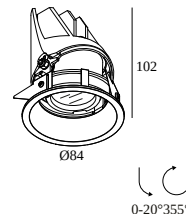

[View on website](#)

General info

LOCATION	outdoor
INSTALLATION	Ceiling Recessed
CUTOUT SHAPE/SIZE (MM)	round - 76
RECESSED DEPTH (MM)	110
THICKNESS OF MOUNTING SURFACE (MM)	max.16
INGRESS PROTECTION	IP65
PROTECTION AGAINST MECHANICAL IMPACT	IK06
WEIGHT (KG)	0.28
ADJUSTABILITY	0° to 20° swiveling, 355° rotatable
INFORMATION	REFLECTOR FL-30° EXCL.LED POWER SUPPLY 350-500mA-DC

Electrical info

CLASS	III
DIM TYPE	depending on power supply
ENERGY CLASS	E
CERTIFICATES	CB, ENEC, EPD

Lightsource info

LIGHTSOURCE NAME	LED
LIGHTSOURCE	LED array 5,8-8,6W / CRI>90 (R9: 60) / 2700K / 753-1041lm
TM-30 VALUES	rf: 89 / Rg: 100
SDCM	SDCM1
RISKGROUP	RG1
LM80	L90B10 > 50000
LED TECHNICS (LIGHT SOURCE)	1041lm // 8,6W // 121lm/W
LED TECHNICS (LUMINAIRE)	650lm // 9,9W // 66lm/W

Requirements

LED POWER SUPPLY 350 / 500mA-DC DIM

Options

ENTERO RD-S MOUNTING SET S2