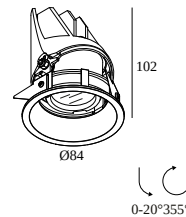

[View on website](#)

General info

LOCATION	outdoor
INSTALLATION	Ceiling Recessed
CUTOUT SHAPE/SIZE (MM)	round - 76
RECESSED DEPTH (MM)	110
THICKNESS OF MOUNTING SURFACE (MM)	max.16
INGRESS PROTECTION	IP65
PROTECTION AGAINST MECHANICAL IMPACT	IK06
WEIGHT (KG)	0.28
ADJUSTABILITY	0° to 20° swiveling, 355° rotatable
INFORMATION	REFLECTOR FL-30° EXCL.LED POWER SUPPLY 350-500mA-DC

Electrical info

CLASS	III
DIM TYPE	depending on power supply
ENERGY CLASS	D
CERTIFICATES	CB, ENEC, EPD

Lightsource info

LIGHTSOURCE NAME	LED
LIGHTSOURCE	LED array 5,8-8,6W / CRI>90 (R9: 52) / 3000K / 787-1089lm
TM-30 VALUES	rf: 90 / Rg: 99
SDCM	SDCM1
RISKGROUP	RG1
LM80	L90B10 > 50000
LED TECHNICS (LIGHT SOURCE)	1089lm // 8,6W // 127lm/W
LED TECHNICS (LUMINAIRE)	680lm // 9,9W // 69lm/W

Requirements

LED POWER SUPPLY 350 / 500mA-DC DIM

Options

ENTERO RD-S MOUNTING SET S2