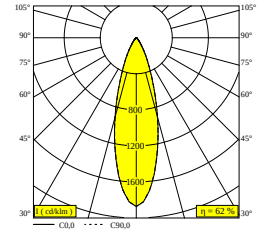

[View on website](#)

General info

LOCATION	outdoor
INSTALLATION	Ceiling Recessed
CUTOUT SHAPE/SIZE (MM)	round - 76
RECESSED DEPTH (MM)	110
THICKNESS OF MOUNTING SURFACE (MM)	max.16
INGRESS PROTECTION	IP65
PROTECTION AGAINST MECHANICAL IMPACT	IK06
WEIGHT (KG)	0.28
ADJUSTABILITY	0° to 20° swiveling, 355° rotatable
INFORMATION	REFLECTOR FL-30° EXCL.LED POWER SUPPLY 350-500mA-DC

Electrical info

CLASS	III
DIM TYPE	depending on power supply
ENERGY CLASS	D
CERTIFICATES	CB, ENEC, EPD

Lightsource info

LIGHTSOURCE NAME	LED
LIGHTSOURCE	LED array 5,8-8,6W / CRI>90 (R9: 52) / 3000K / 787-1089lm
TM-30 VALUES	rf: 90 / Rg: 99
SDCM	SDCM1
RISKGROUP	RG1
LM80	L90B10 > 50000
LED TECHNICS (LIGHT SOURCE)	1089lm // 8,6W // 127lm/W
LED TECHNICS (LUMINAIRE)	680lm // 9,9W // 69lm/W

Requirements

LED POWER SUPPLY 350 / 500mA-DC DIM

Options

ENTERO RD-S MOUNTING SET S2