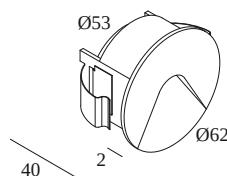

[View on website](#)

General info

LOCATION	indoor-outdoor
INSTALLATION	Wall Recessed
CUTOUT SHAPE/SIZE (MM)	round - 55
RECESSED DEPTH (MM)	50
THICKNESS OF MOUNTING SURFACE (MM)	min.12
INGRESS PROTECTION	IP54
PROTECTION AGAINST MECHANICAL IMPACT	IK03
WEIGHT (KG)	0.2
ADJUSTABILITY	non adjustable
INFORMATION	EXCL.LED POWER SUPPLY 24V-DC

Electrical info

ELECTRICAL	24V-DC
CLASS	III
DIM TYPE	non-dimmable
ENERGY CLASS	G

Lightsource info

LIGHTSOURCE NAME	LED
LIGHTSOURCE	LED 0,6W / 3000K / 40lm
LED TECHNICS (LIGHT SOURCE)	40lm // 0,6W // 67lm/W
LED TECHNICS (LUMINAIRE)	4lm // 1W // 5lm/W

Requirements

LED POWER SUPPLY 24V-DC

Options

CONCRETE BOX 188

For detailed installation instructions, please consult the manual : [304_30_12_HAND.pdf](#)