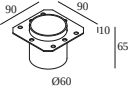

DELTALIGHT

LOGIC MINI W R

304 30 12 A

Concrete boxes

270.11.188 CONCRETE BOX 188

Notes: