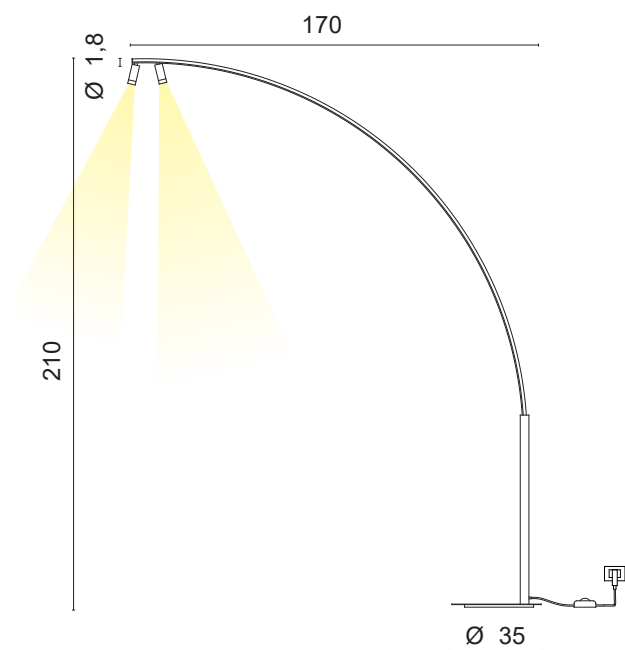

modello: model:	IRIS													
codice: code:	3533													
design:	Lux Studio													
anno - year:	2021													
tipologia: typology:	lampada da terra orientabile e dimmerabile adjustable and dimmable floor lamp													
materiali: materials:	struttura in alluminio e metallo aluminum and metal structure													
luce: light:	diretta direct													
sorgente luminosa: light source:	<table border="0"> <tr> <td>/W</td> <td>LED 12,2W</td> <td>1950lm</td> <td>4000K</td> </tr> <tr> <td>/WW</td> <td>LED 12,2W</td> <td>1878lm</td> <td>3000K</td> </tr> <tr> <td>/XW</td> <td>LED 12,2W</td> <td>1792lm</td> <td>2700K</td> </tr> </table>		/W	LED 12,2W	1950lm	4000K	/WW	LED 12,2W	1878lm	3000K	/XW	LED 12,2W	1792lm	2700K
/W	LED 12,2W	1950lm	4000K											
/WW	LED 12,2W	1878lm	3000K											
/XW	LED 12,2W	1792lm	2700K											
grado IP - IP grade:	20													
peso netto - net weight:	7,00 Kg													
finiture - finishes:	<table border="0"> <tr> <td>.01 bianco</td> <td>.01 white</td> </tr> <tr> <td>.02 nero</td> <td>.02 black</td> </tr> </table>		.01 bianco	.01 white	.02 nero	.02 black								
.01 bianco	.01 white													
.02 nero	.02 black													
marcatura: marking:	CE													
simboli costruttivi: symbols:														

Dimensioni - Dimensions

EGOLUCE s.r.l., via I. Newton 12 - 20016 Pero - Milano
 telefono +39 02 339586.1 - fax. +39 02 3535112
 e-mail: info@egoluce.com - http://www.egoluce.com

Dimensioni Faretto - Spotlight Dimensions