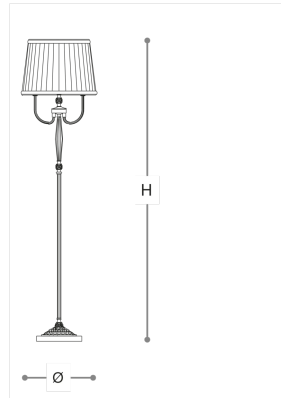

### 530

ROBERTA VITADELLO

Opera

Floor lamps in ruled glass and crystal and antique gold metal base and details. Ivory plissé fabric shade. Available in different dimensions and colours.

#### WORLDWIDE

Dimensions	Light Source	Kg	Dimming	Dimming on request
Ø 47 - h 145	3x6w - E14 1x10w - E27 led	24	TRIAC	

#### NORTH AMERICA

Dimensions	Light Source	Lb	Dimming	Dimming on request
Ø 19 - h 57	3x6w - E12 1x10w - E26 led	53	TRIAC	

CODE	Structure METAL	Body GLASS CRYSTAL	Lampshade FABRIC
00530010	OA Antique gold	TRANSPARENT	IVORY PONGE' 41
00530012	OA Antique gold	AMBER	IVORY PONGE' 41

#### Note

Technical drawing, dimensions and light sources refer to the main photo variant.

Dimming on request could lead to an increase in the size of the canopy.

For available color variants, consult the technical data sheet.