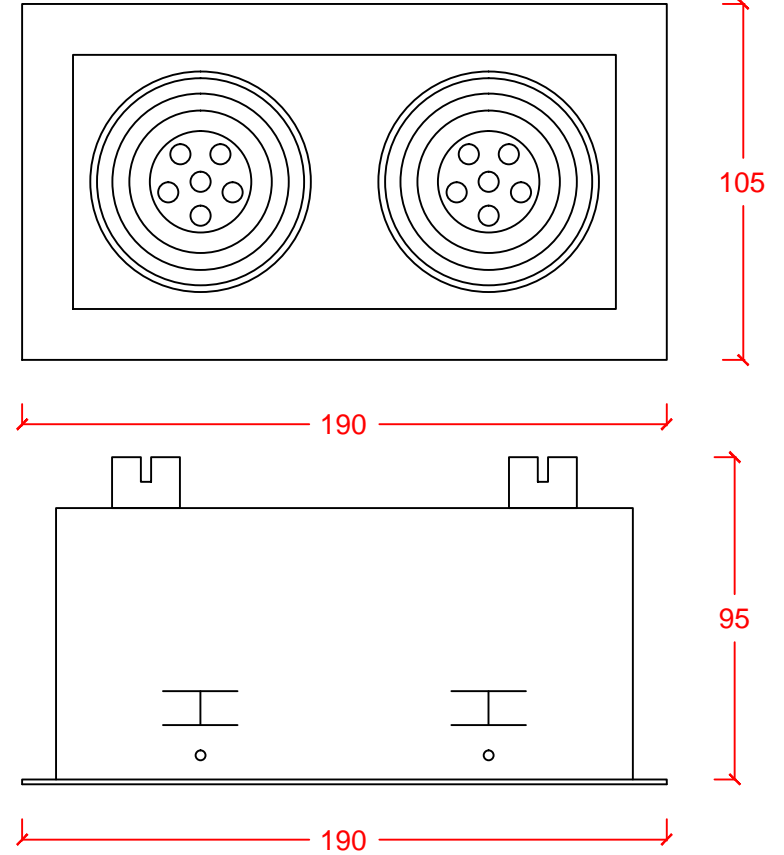

ADJUSTABLE 2x

DR-LIGHT

Sıvaaltı tavan armatürü Recessed ceiling luminaire
Metal gövde ve çerçeve Metal body and frame
Mat bronz bitiş Mat bronze finish
Alüminyum boyalı halkalar Aluminum painted rings
GU10 duyu GU10 lampholder
Led ışık kaynağı Led light source

AMPUL TİPİ LAMP TYPE	GÜÇ WATT	DUY LAMPHOLDER	IŞIK AKISI LUMEN	RENK SICAKLIĞI KELVIN	GÜÇ KAYNAĞI POWER SUPPLY	ACİL KİT VE PİL ÜNİTESİ EMERGENCY AND BATTERY PACK
Led Lamp	4.3W	GU10	350lm	2700K	*	1 hour-3 hours
Led Lamp	6.9W	GU10	575lm	2700K	*	
Led Module	12W	*	900/1200/1400lm	2700-3000K	Led Power Driver For Led Modules	