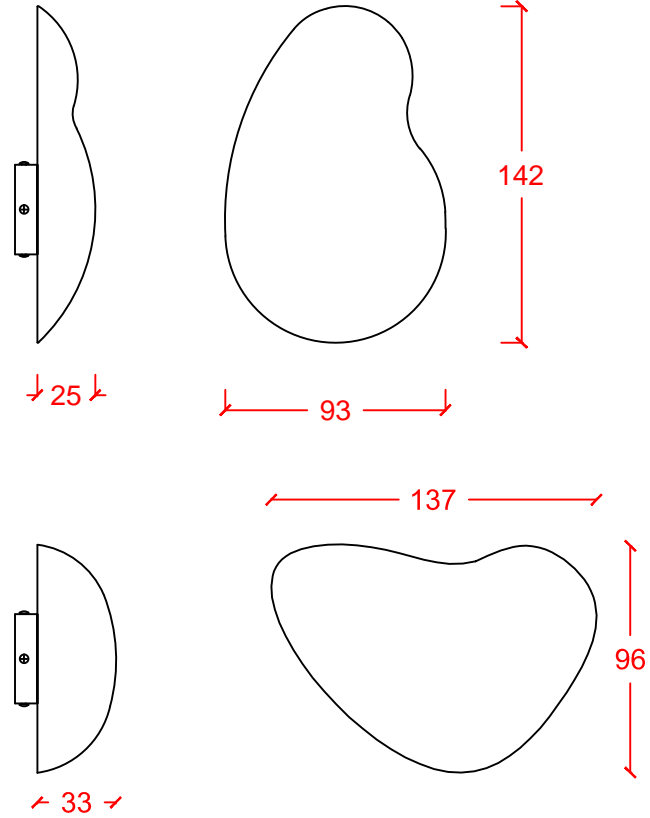

## BACLA 3D (S)

○ beyaz   ● siyah   ○ mat  
bronz

**DR-LIGHT**

Sıvaüstü duvar armatürü Surface mounted wall luminaire  
Kompozit gövde Composite body  
Mat bronz boya Mat brass paint  
Metal led yatağı Metal led base  
Led ışık kaynağı Led light source

AMPUL TİPİ LAMP TYPE	LED SAYISI LED QUANTITY	GÜÇ WATT	GÜÇ KAYNAĞI POWER SUPPLY
Led SMD	9xSMD	0.72W	Led Power Driver For SMD Leds
Led SMD	9xSMD	0.72W	Led Power Driver For SMD Leds

IP20

KG

→ 500 gr