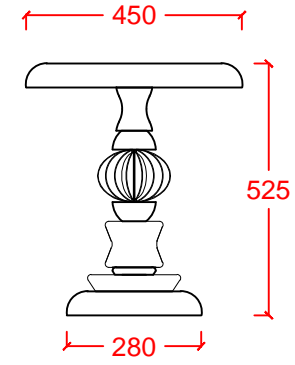

# BLACK COFFEE TABLE

DR/LIGHT

Dekoratif sehpa Decorative coffee table  
Ahşap gövde Wood body  
Siyah boyalı bitiş Black painted finish  
Metal kafes Metal cage  
Ahşap baza Wood base

IP20