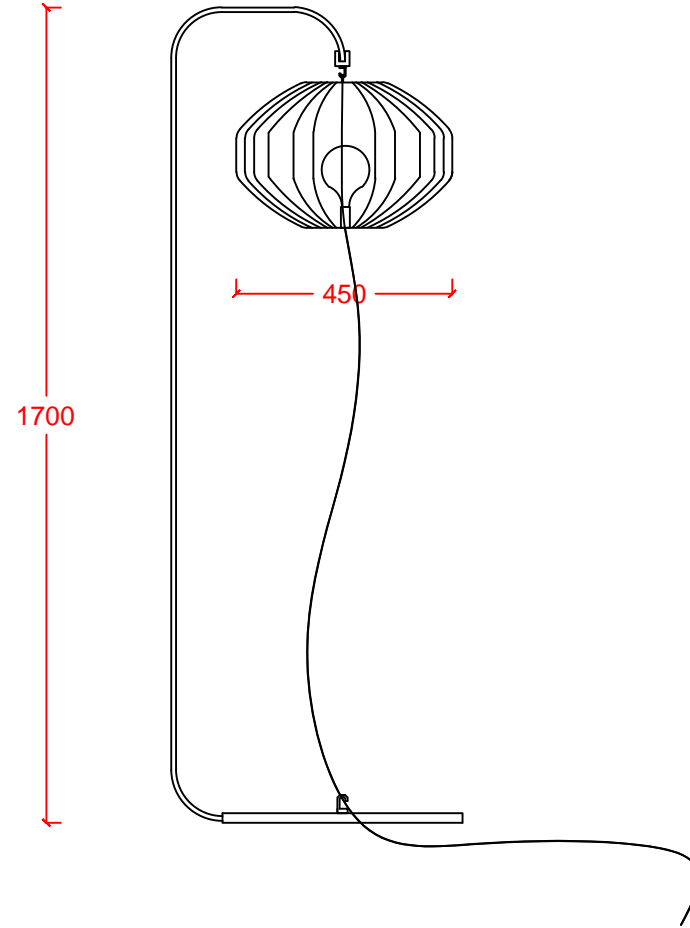

# CAGE B FLOOR

mat  
bronz

**DR/LIGHT**

Dekoratif lambader Decorative floor lamp  
Metal&pirinç gövde Metal&brass body  
Mat bronz bitiş Mat bronze finish  
Örgü kablo Braided cable  
E27 duy E27 lampholder  
Led ışık kaynağı Led light source

ÜRÜN KODU PRODUCT CODE	AMPUL TİPİ LAMP TYPE	GÜÇ WATT	DUY LAMPHOLDER
CAGE B FLOOR	Led	12W	E27

IP20   KG → 18 kg