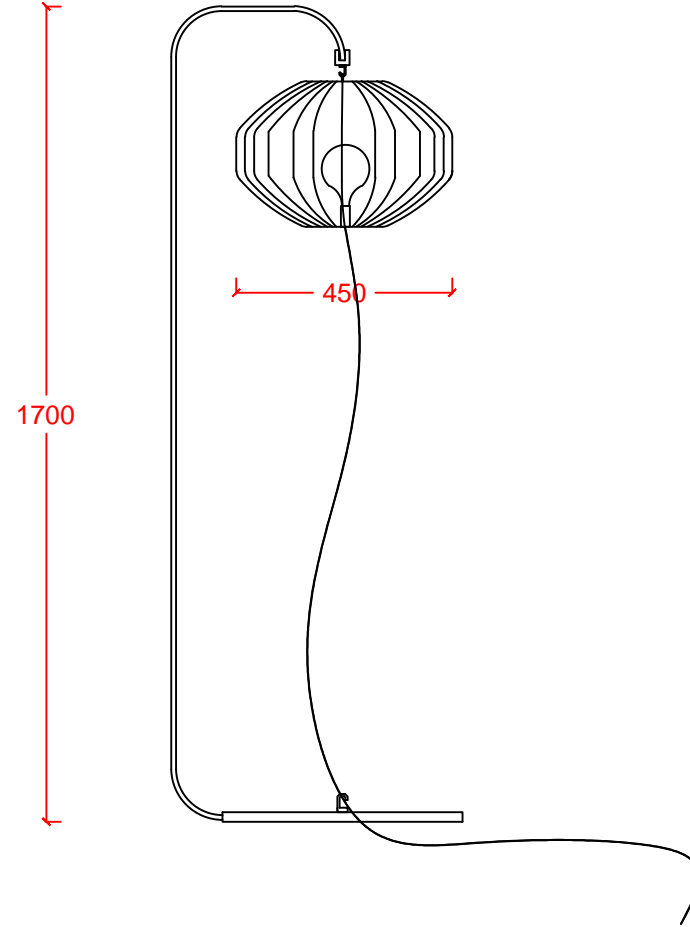

# CAGE FLOOR

siyah

**DR/LIGHT**

Dekoratif lambader Decorative floor lamp  
Metal gövde Metal body  
Örgü kablo Braided cable  
E27 duy E27 lampholder  
Led ışık kaynağı Led light source

ÜRÜN KODU PRODUCT CODE	AMPUL TİPİ LAMP TYPE	GÜÇ WATT	DUY LAMPHOLDER
CAGE FLOOR	Led	12W	E27

IP20   KG → 18 kg