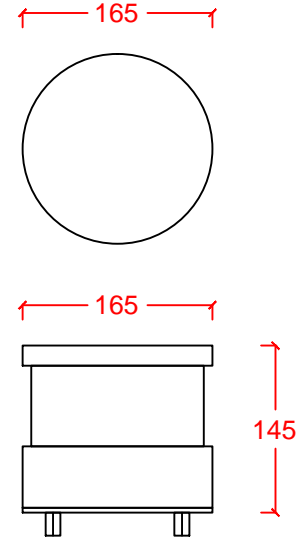

ÜRÜN KODU PRODUCT CODE	AMPUL TİPİ LAMP TYPE	GÜÇ WATT	DUY LAMPHOLDER
CIRCLE LIGHT	Led	2x1.6W	E14

IP65

KG → 1620 gr