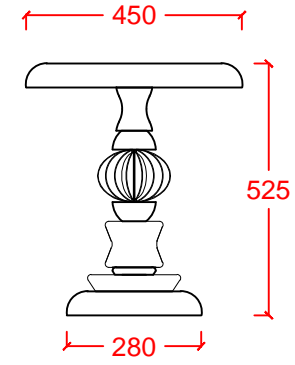

COLORMIX COFFEE TABLE

DR/LIGHT

Dekoratif sehpa Decorative coffee table
Ahşap gövde Wood body
Boya bitiş Painted finish
Metal kafes Metal cage
Ahşap baza Wood base

IP20