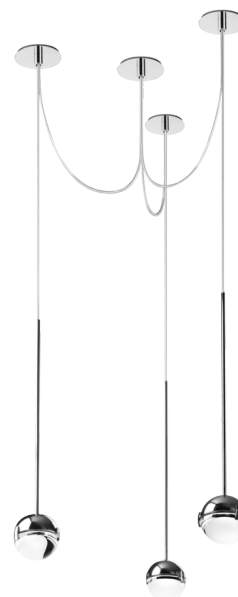

Convivio Sopratavolo Tre

ACCNCNV.1879L

Until our stock lasts.

A lamp for interiors, emitting direct light and designed to be suspended above the table, with traditional dimming controls and Casambi. Convivio is a small sphere that generates a cone of homogeneous light, creating an intimate, personal world. Available in a led version with a transparent lens with polished chrome or matt black finishes.

Characteristics

Material	Glass, Brass, Aluminium, Steel
Finish	Chrome
Configuration	Ceiling
IP rating	IP 20
Insulation class	2
Lamp/Led	LED
Power supply	included
Dimming	Phase-cut
Watt	39W
Volt	220-240V
°K	2.7K
Emission	Localised direct light
Lumen	2600 lm
CRI	CRI 92
Diameter (mm)	110
Weight (g)	7200
Certifications	CE, UKCA

Color: Chrome