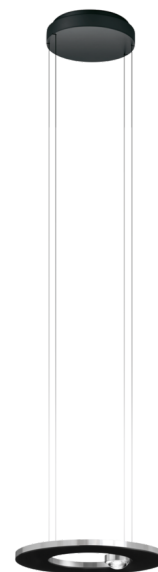

Passepartout25 Sopratavolo

ACCNPPT.01125

Sospensione sopratavolo is a twin light emission luminaire for interiors with dimming. Also available with touchless sensory or built-in Casambi dimming, the finishes are gold with a matt-coloured structure, or polished chrome, matt white or black with a structure in diamond-finished aluminium. Ideal for single or multiple installations on surfaces or over tables or long counters. The luminaire's high colour rendering index (CRI) guarantees respect for colour perception and the combination of the two sources makes the light balanced. A ceiling rose accessory is available that enables several luminaires to be connected in series.

Characteristics

Material	Steel, Aluminium
Finish	Black RAL 9005
Configuration	Suspension
IP rating	IP 20
Insulation class	1
Lamp/Led	LED
Power supply	included
Dimming	Phase-cut
Watt	19W
Volt	220-240V
°K	2.7K
Emission	Bi-emission
Lumen	2200 lm
CRI	CRI 90
Height (mm)	2500
Diameter (mm)	250
Weight (g)	2000
Certifications	CE, UKCA

Color: Black RAL 9005