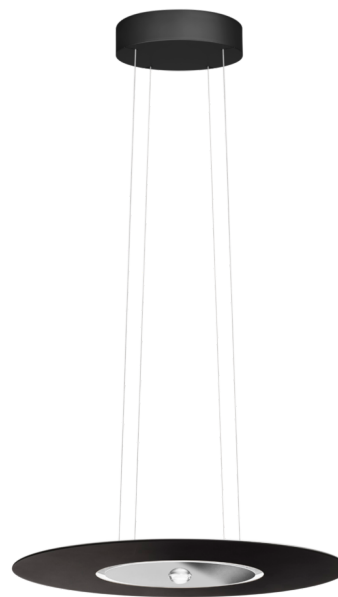

# Passepartout55 Sopratavolo

ACCNPPT.01185

Sospensione sopratavolo is a twin light emission luminaire for interiors with twin switching and dimming. Also available with built-in Casambi dimming for managing light from mobile devices. The central disc made of steel polished to a mirror finish combines with a large ring available with six finishes: polished gold, polished chrome, matt gold, matt silver, matt black and matt white. The luminaire's high colour rendering index (CRI) guarantees respect for colour perception and the combination of the two sources makes the light balanced.

## Characteristics

Material	Steel, Aluminium
Finish	Black RAL 9005
Configuration	Suspension
IP rating	IP 20
Insulation class	1
Lamp/Led	LED
Power supply	included
Dimming	Phase-cut
Watt	29W
Volt	220-240V
°K	2.7K
Emission	Bi-emission
Lumen	2800 lm
CRI	CRI 90
Height (mm)	2500
Diameter (mm)	550
Weight (g)	6300
Certifications	CE, UKCA

Color: Black RAL 9005