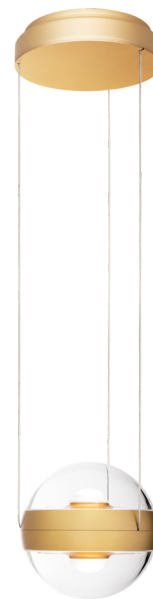

Sferico sospeso

ACCNSFS.01207

Until our stock lasts.

A twin-emission indoor suspension luminaire for direct and indirect light. Can be dimmed using traditional controls and Casambi. Available in white, matt gold and silver versions, it comes with transparent methacrylate domes with focusing lenses for accent lighting or opalescent lenses for soft diffused lighting. The luminaire's high colour rendering index (CRI) guarantees respect for colour perception and correct ambient light. A ceiling rose accessory is available that enables several luminaires to be connected in series.

Characteristics

Material	Steel, Aluminium, Technopolymers
Finish	Gold
Configuration	Suspension
IP rating	IP 20
Insulation class	1
Lamp/Led	LED
Power supply	included
Dimming	Phase-cut
Watt	18W
Volt	220-240V
°K	2.7K
Emission	Bi-emission
Lumen	2200 lm
CRI	CRI 92
Version	Opalescent
Height (mm)	2500
Diameter (mm)	140
Weight (g)	1700
Certifications	CE, UKCA

Color: Gold