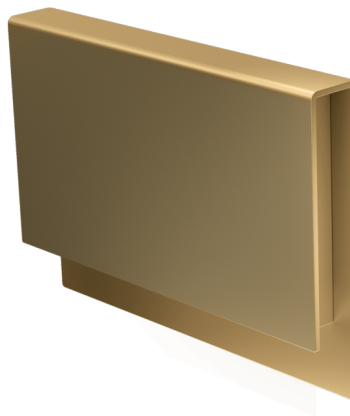

## CL15311ZN

Anda combines a modern, slim design with diffuse lighting. It presents itself as a compact solution, perfect both as an indoor steplight and as a wall light, allowing the creation of versatile furnishing compositions. Both models, Anda and Anda Full, have a uniform, modern aesthetic. Available in white, black, gold, silver and in the attractive two-tone black-gold and black-rosegold versions. The product can be mounted without the back plate, allowing it to enhance walls or wallpapers with an extraordinary lighting effect.

### Characteristics

Material	Polycarbonate, Galvanised sheet metal, Zamak
Finish	Gold
IP rating	IP 20
Insulation class	1
Lamp/Led	LED
Power supply	included
Dimming	Phase-cut
Watt	2W
Volt	220-240V
°K	4K
Emission	Diffuse light
Lumen	150 lm
Length (mm)	115
Height (mm)	81.5
Depth (mm)	15
Weight (g)	330
Certifications	CE, UKCA

Color: Gold