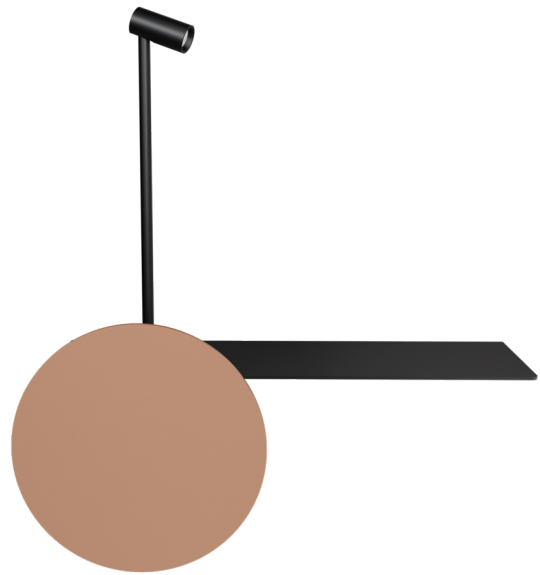

# Fischietto

## CL15612BR2

Fischietto is an out of the ordinary reading lamp: it incorporates a USB-C socket and two switches, all in an unparalleled design. Perfect for night spaces or study areas, Fischietto features a swivelling spotlight with dimmable lighting. Its two switches control the turning on of both the spotlight and the general ambient lighting. With a choice of different colour options for the front plate, Fischietto fits every style. Welcome to the new era of multitasking lighting.

### Characteristics

Material	Iron sheet metal, Aluminium
Finish	Black-Rosegold
Configuration	Wall
IP rating	IP 20
Insulation class	1
Lamp/Led	LED
Power supply	included
Dimming	Phase-cut
Watt	1,5W
Volt	220-240V
°K	2.7K
Emission	Localised direct light
Lumen	300 lm
Real lumen	120 real lm
CRI	CRI 90
Version	L - left
Length (mm)	350
Height (mm)	380
Depth (mm)	130
Weight (g)	330
Certifications	CE, UKCA

Color: Black-Rosegold