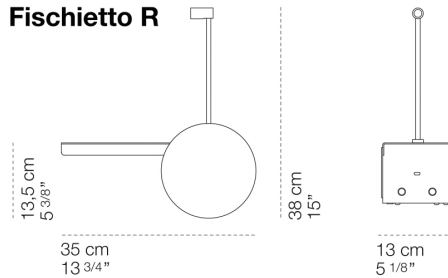

Fischietto R