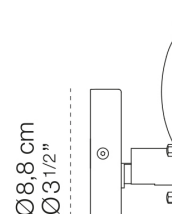

# Volée 140

CL158000W2

Volée is a wall light with indirect light that stands out for its essential design, an expression of minimalism conceived for those seeking a contemporary aesthetic. Available in two diameters, 180 and 140 millimetres, it allows the light to be easily directed, adapting to different functional and stylistic needs. Thanks to its ability to diffuse a soft and enveloping luminosity, it contributes to creating welcoming and harmonious environments. The range of colours available allows for natural integration into any style, transforming any space into a place full of character, combining aesthetics and versatility for a dynamic and balanced result.

## Characteristics

Material	Steel, Polycarbonate
Finish	White RAL 9003
Configuration	Wall
IP rating	IP 20
Insulation class	1
Lamp/Led	LED
Power supply	included
Dimming	Phase-cut
Watt	17W
Volt	220-240V
°K	2.7K
Emission	Indirect and diffuse light
Lumen	1.700 lm
CRI	CRI 90
Diameter (mm)	140
Weight (g)	360
Certifications	CE, UKCA
Year	2025

Color: White RAL 9003

Ø 14 cm  
Ø 5 1/2"

Ø 8,8 cm  
Ø 3 1/2"

2,1 cm  
0 7/8"

6,3 cm  
2 1/2"