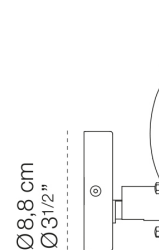

Volée 180

CL158001W2

Volée is a wall light with indirect light that stands out for its essential design, an expression of minimalism conceived for those seeking a contemporary aesthetic. Available in two diameters, 180 and 140 millimetres, it allows the light to be easily directed, adapting to different functional and stylistic needs. Thanks to its ability to diffuse a soft and enveloping luminosity, it contributes to creating welcoming and harmonious environments. The range of colours available allows for natural integration into any style, transforming any space into a place full of character, combining aesthetics and versatility for a dynamic and balanced result.

Characteristics

Material	Steel, Polycarbonate
Finish	White RAL 9003
Configuration	Wall
IP rating	IP 20
Insulation class	1
Lamp/Led	LED
Power supply	included
Dimming	Phase-cut
Watt	17W
Volt	220-240V
°K	2.7K
Emission	Indirect and diffuse light
Lumen	1.700 lm
CRI	CRI 90
Diameter (mm)	180
Weight (g)	410
Certifications	CE, UKCA
Year	2025

Color: White RAL 9003

Ø 18 cm
Ø 7 1/8"

Ø 8,8 cm
Ø 3 1/2"

2,1 cm
0 7/8"

6,3 cm
2 1/2"