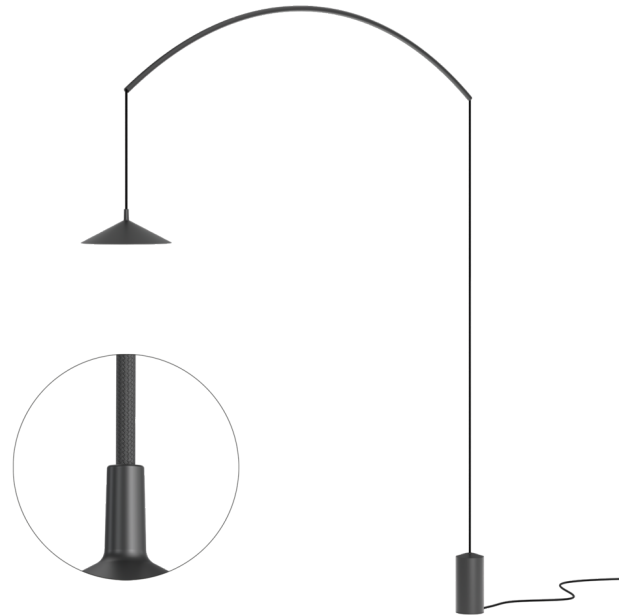

Minima Filo Decentrata

CL15904BB2

Minima is a family of lamps with a minimalist design that stands out for its synthesis of forms. Consisting of a PMMA diffuser and an aluminium body, an electric cable and a metal extruded element that acts as a support, it represents an evocative and choreographic lighting solution. The extruded element, enhanced by the cable, guides the eye and creates a visual path that leads energy to the light point, tracing an evocative line in space. Minima blends into any environment with versatility, adapting naturally and elegantly to any interior design context. Depending on the variant, it can drop from the ceiling as a pendant, protrude from the walls as a wall light, emerge from the floor as a floor lamp, or create an elegant arc. Available in black, white, light blue, light dove grey and green, this lamp is a sophisticated interpretation of light that combines elegance and functionality.

Characteristics

Finish	Black RAL 9005 – black cable
Configuration	Floor, Ceiling
IP rating	IP 20
Insulation class	1
Lamp/Led	LED
Power supply	included
Dimming	Dimmable
Watt	18W
Volt	220-240V
°K	2.7K
Emission	Direct
Lumen	2.780 lm
CRI	CRI 90
Width (mm)	2000
Length (mm)	300
Height (mm)	95
Diameter (mm)	250
Certifications	CE, UKCA
Designer	
Year	2025

Color: Black RAL 9005 – black cable