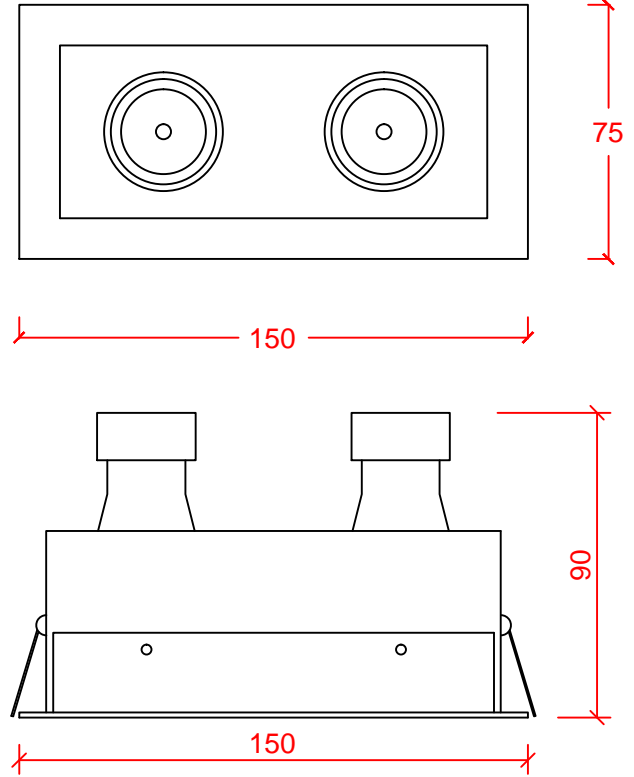

DARK 2x

DR-LIGHT

Sıvaaltı tavan armatürü Recessed ceiling luminaire
Metal gövde ve çerçeve Metal body and frame
Mat bronz bitiş Mat bronze finish
GU10 duyu GU10 lampholder
Led ışık kaynağı Led light source

AMPUL TİPİ LAMP TYPE	GÜÇ WATT	DUY LAMPHOLDER	IŞIK AKISI LUMEN	RENK SICAKLIĞI KELVIN	GÜÇ KAYNAĞI POWER SUPPLY	ACİL KİT VE PİL ÜNİTESİ EMERGENCY AND BATTERY PACK
Led Lamp	4.3W	GU10	350lm	2700K	*	1 hour-3 hours
Led Lamp	6.9W	GU10	575lm	2700K	*	
Led Module	12W	*	900/1200/1400lm	2700-3000K	Led Power Driver For Led Modules	