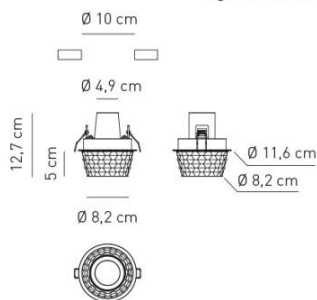

- GU10
- Downlight
- Surface installation in ceiling cut-out
- Supply voltage ~220-240V
- Switch mode: on-off
- Glass shade

Product code composition

FEDORA

Type	Article	Colours	Finish	Source
FA	FEDORA	XX glass	XX white varnished metal	GU1 GU10 LED 1 x Max 7,5W only LED bulbs 220-240VAc

kg 0.4 m³ 0.01

CE IP20 **LED**

foro - hole Ø 10 cm / profondità min - min depth 10 cm

example composition code |FA|FEDORA|XX|XX|GU1

For optional accessories please refer to our pricelist, website or contact our representatives