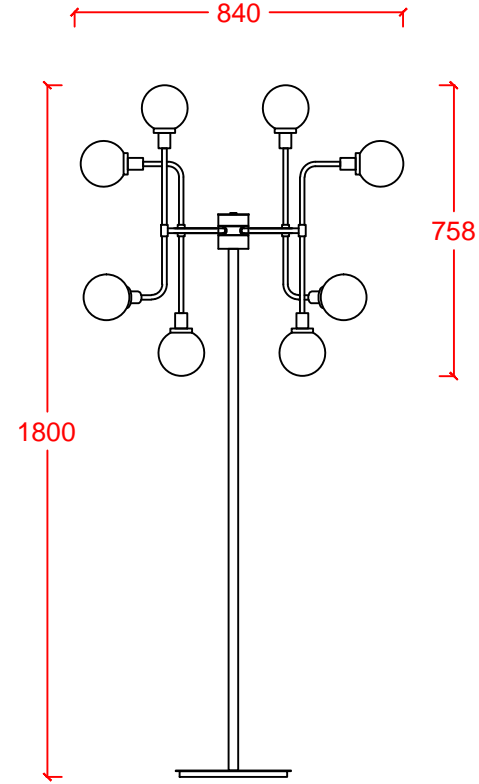

GLER FLOOR Platin

platin
siyah

mat
bronz

DR-LIGHT

Dekoratif lambader Decorative floor lamp

Pirinç gövde Brass body

Platin siyah bitiş Platinum black finish

Füme cam Smoked glass

E14 duyu E14 lampholder

Halojen/Led ışık kaynağı Halogen/Led light source

ÜRÜN KODU
PRODUCT CODE

AMPUL TİPİ
LAMP TYPE

GÜÇ
WATT

DUY
LAMPHOLDER

GLER FLOOR Platin
GLER FLOOR Platin
GLER FLOOR Platin
GLER FLOOR Platin

Led
Halogen
Led
Halogen

8x4W
8x20W
8x2,5W
8x15W

E14
E14
E14
E14

IP20

KG → 14 kg