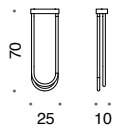

697/10
10 LED 53 W
3688 lumen - 3000K
CE ⊕ ▽

A - B

697/2
2 LED 9 W
610 lumen - 3000K
CE ⊕ ▽

B - C

697/3A
3 LED 16 W
1186 lumen - 3000K
CE ⊕ ▽

B - C

697/2P
2 LED 23 W
1602 lumen - 3000K
CE ⊕ ▽

B - C