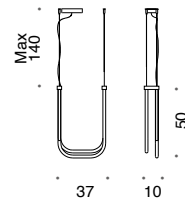

A - B

697/2
2 LED 9 W
610 lumen - 3000K
CE ⊕ ▽