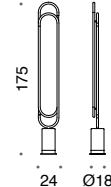

697/10
10 LED 53 W
3688 lumen - 3000K
CE ⊕ ▽

A - B

697/2
2 LED 9 W
610 lumen - 3000K
CE ⊕ ▽

B - C

697/3A
3 LED 16 W
1186 lumen - 3000K
CE ⊕ ▽

B - C

697/2P
2 LED 23 W
1602 lumen - 3000K
CE ⊕ ▽

B - C