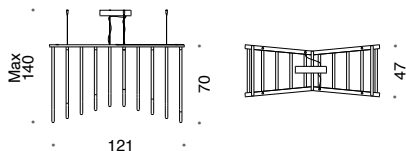

Collier

Design Alessandro Masturzo

A

B

C

D

\ITA

Il telaio in metallo è disponibile nelle seguenti finiture:

- gold verniciato
- rame yamana verniciato

I diffusore è una corda flessibile LED bianco satinato.

\ENG

The metal frame is available in the following finishes:

- painted Gold
- painted Yamana copper

Diffusers in satin white flexible LED.

697/10
10 LED 53 W
3688 lumen - 3000K
CE ⊕ ▽

A - B

697/2
2 LED 9 W
610 lumen - 3000K
CE ⊕ ▽