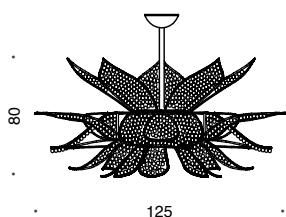

Metal frame, available in chrome or light gold finish.  
Available with white Murano glass pearls or with transparent crystals.

**436/18+1**  
19 x G9   
MAX 33W  
CE

**D**

**436/10+1**  
11 x G9   
MAX 33W  
CE

**D**

**436/5P**  
5 x G9   
MAX 33W  
CE

**D**

**436/18+1PF**  
19 x G9   
MAX 33W  
CE

**D**

**436/10+1PF**  
11 x G9   
MAX 33W  
CE

**D**

**436/4+1A**  
4 x G9   
MAX 33W  
+ 1 LED x 1W  
93 lumen  
2800 K  
CE