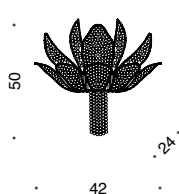

436/4+1A
4 x G9
MAX 33W
+ 1 LED x 1W
93 lumen
2800 K
CE

D