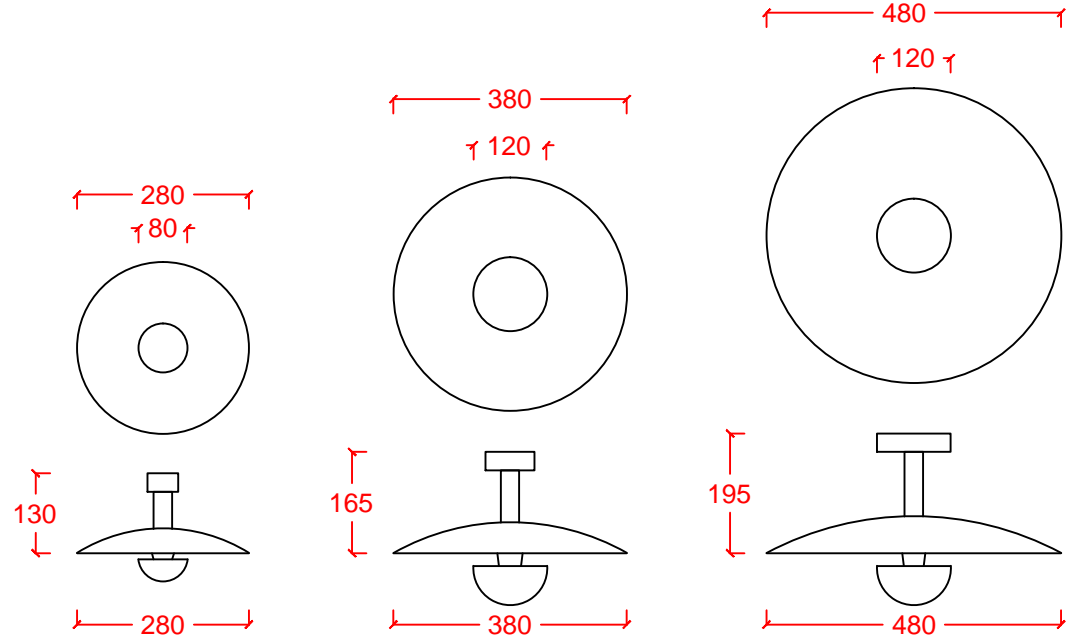

# INTORNO CEILING 28,38&48

mat  
bakır/  
parlak  
bakır

**DR-LIGHT**

Dekoratif tavan armatürü Decorative mounted ceiling luminaire  
Bakır dövü gövde Beaten copper body  
Yarım küre bakır led yatağı Half sphere copper led holder  
Mat bakır/parlak bakır bitiş Mat copper/bright copper finish  
Bakır tavan bağlantı bazası Copper ceiling connection base  
Led ışık kaynağı Led light source

INTORNO C 28

INTORNO C 38

INTORNO C 48

ÜRÜN KODU PRODUCT CODE	AMPUL TİPİ LAMP TYPE	LED SAYISI LED QUANTITY	GÜÇ WATT
INTORNO C 28	Led SMD	24xSMD	4.8W
INTORNO C 38	Led SMD	24xSMD	4.8W
INTORNO C 48	Led SMD	24xSMD	4.8W

GÜÇ KAYNAĞI POWER SUPPLY
Led Power Driver For SMD Leds
Led Power Driver For SMD Leds
Led Power Driver For SMD Leds

IP20   → 1300 gr (Intorno C 28)  
2400 gr (Intorno C 38)  
3300 gr (Intorno C 48)