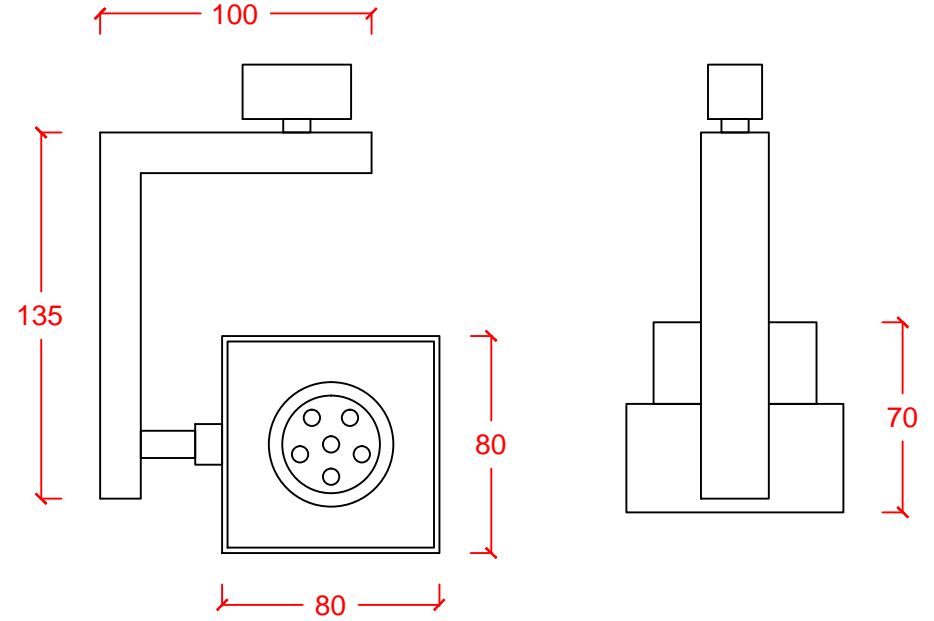

# KAYRA MINI

**DR-LIGHT**

Ray spot Track light  
Metal gövde Metal body  
Hareketli metal kol Adjustable metal arm  
Mat bronz bitiş Mat bronze finish  
Ray soket Track base  
GU10 duş GU10 lampholder  
Led ışık kaynağı Led light source

AMPUL TİPİ LAMP TYPE	GÜÇ WATT	DUY LAMPHOLDER	IŞIK AKISI LUMEN	RENK SICAKLIĞI KELVIN
Led Lamp	4.3W	GU10	350lm	2700K
Led Lamp	6.9W	GU10	575lm	2700K
Led Module	12W	*	900/1200/1400lm	2700-3000K

IP20

KG

→ 580 gr