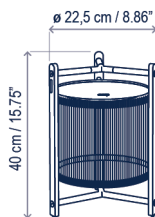

## Descripción técnica / Technical description:

Peso Neto: Consultar  
Net Weight: Consult

1 Caja/Box | Consultar / Consult  
Peso bruto: Consultar/Gross Weight: Consult

Materiales: Aluminio, Madera Teka, Cordón Náutico, Policarbonato.  
Materials: Aluminum, Teak Wood, Nautical Cord, Polycarbonate.