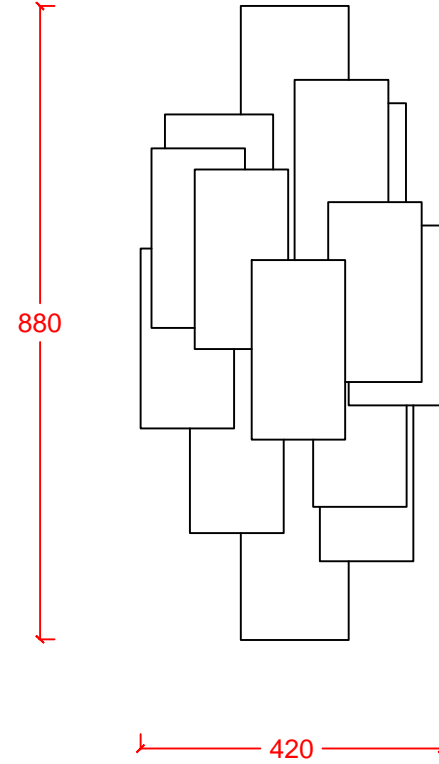

ÜRÜN KODU
PRODUCT CODE

AMPUL TİPİ
LAMP TYPE

GÜÇ
WATT

LAMINA
LAMINA

Halopin
Led Halopin

2x25W
2x3W

IP20 ← KG → 6000 gr