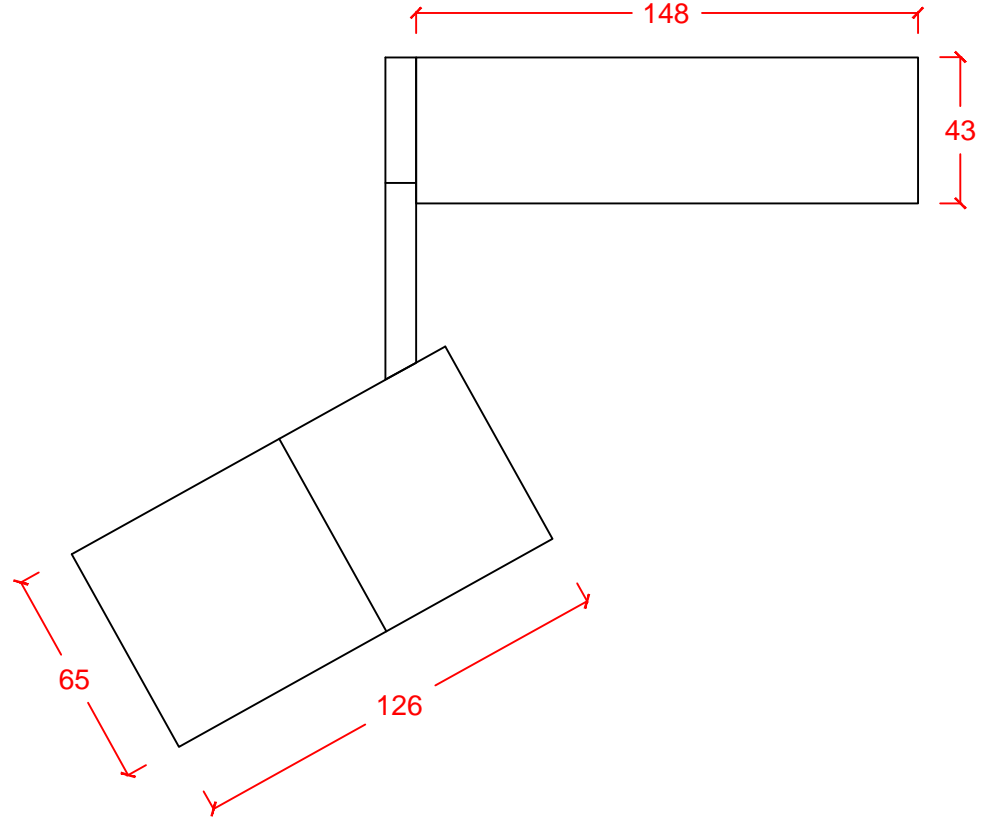

LEVIS

○ beyaz ● siyah ○ mat
bronz

DR LIGHT

Ray spot Track light
Alüminyum hareketli gövde Aluminum adjustable body
Alüminyum bağlantı kutusu Aluminum connection box
Mat bronz boya Mat bronze paint
Ray soket Track base
GU10 duyu GU10 lampholder
Led ışık kaynağı Led light source

AMPUL TİPİ LAMP TYPE	GÜÇ WATT	DUY LAMPHOLDER	İŞİK AKISI LUMEN	RENK SICAKLIĞI KELVIN	GÜÇ KAYNAĞI POWER SUPPLY
Led Lamp	4.3W	GU10	350lm	2700K	*
Led Lamp	6.9W	GU10	575lm	2700K	*
Led Module	12W	*	900/1200/1400lm	2700-3000K	Led Power Driver For Led Modules

IP20

KG → 1400 gr