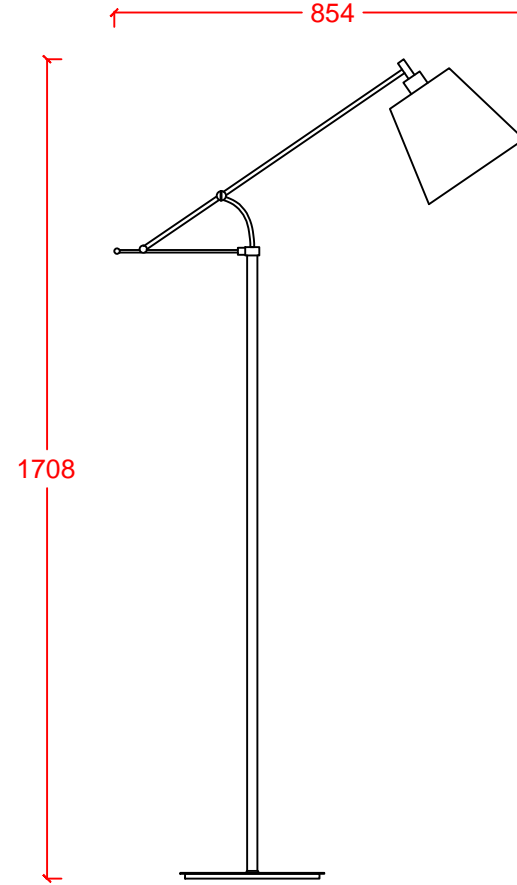

# LISA FLOOR

mat  
bronz

mat  
nikel

**DR-LIGHT**

Dekoratif lambader Decorative floor lamp  
Metal&pirinç gövde Metal&brass body  
Hareketli kol Adjustable arm  
Kumaş&PVC abajur Fabric&PVC lampshade  
E27 duy E27 lampholder  
Led ışık kaynağı Led light source

ÜRÜN KODU PRODUCT CODE	AMPUL TİPİ LAMP TYPE	GÜÇ WATT	DUY LAMPHOLDER
LISA FLOOR	Led	10W	E27

IP20

KG → 10 kg