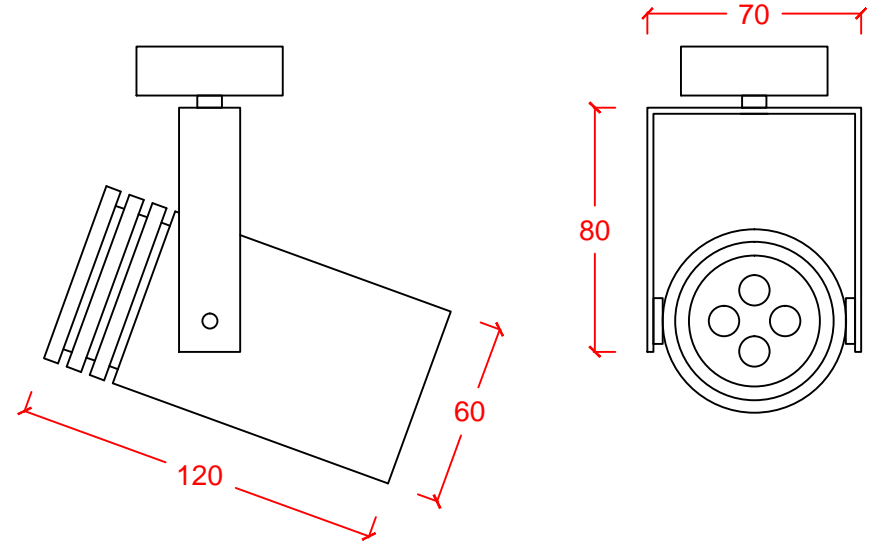

# MAYRA

DR LIGHT

Ray spot Track light  
Alüminyum gövde Aluminum body  
Hareketli alüminyum kol Adjustable aluminum arm  
Mat bronz boya Mat bronze paint  
Ray soket Track base  
GU10 duyu GU10 lampholder  
Led ışık kaynağı Led light source

AMPUL TİPİ LAMP TYPE	GÜÇ WATT	DUY LAMPHOLDER	IŞIK AKISI LUMEN	RENK SICAKLIĞI KELVIN
Led Lamp	4.3W	GU10	350lm	2700K
Led Lamp	6.9W	GU10	575lm	2700K
Led Module	12W	*	900/1200/1400lm	2700-3000K

IP20

KG

→ 650 gr