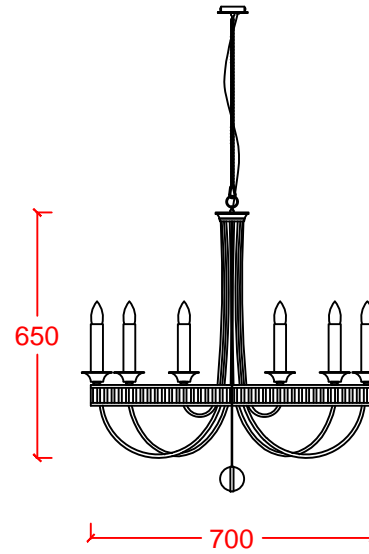

MILA SHINNY 70&100

●
siyah

DR-LIGHT

Dekoratif sarkıt Decorative ceiling luminaire
Metal gövde Metal body
Kristal camlar Crystal glasses
Ayarlanabilir zincir askı takımı Adjustable chain suspension
E14 duyu E14 lampholder
Halojen/led ışık kaynağı Halogen/led light source

MILA SHINNY 70

MILA SHINNY 100

ÜRÜN KODU PRODUCT CODE	AMPUL TİPİ LAMP TYPE	GÜÇ WATT	DUY LAMPHOLDER
Mila Shiny 70	Halogen	6x20W	E14
Mila Shiny 70	Led	6x6W	E14
Mila Shiny 100	Halogen	8x20W	E14
Mila Shiny 100	Led	8x6W	E14

IP20   11.9 kg (Mila Shiny 70)
18 kg (Mila Shiny 100)