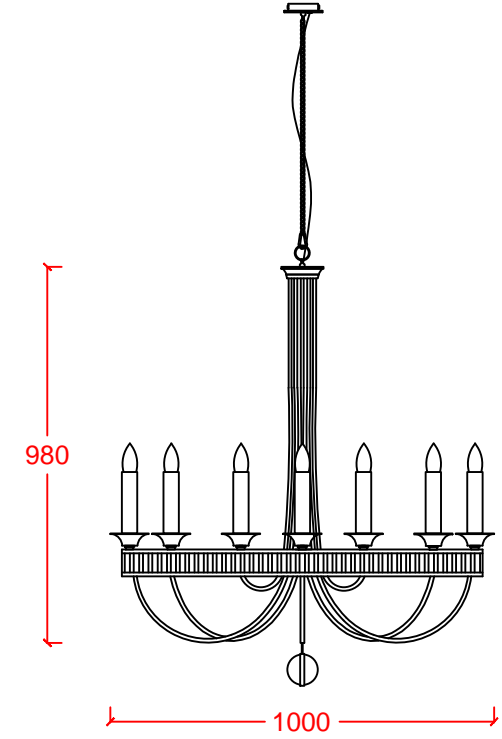

MILA SHINNY 70&100

●
siyah

DR-LIGHT

Dekoratif sarkıt Decorative ceiling luminaire
Metal gövde Metal body
Kristal camlar Crystal glasses
Ayarlanabilir zincir askı takımı Adjustable chain suspension
E14 duyu E14 lampholder
Halojen/led ışık kaynağı Halogen/led light source

MILA SHINNY 70

MILA SHINNY 100

ÜRÜN KODU PRODUCT CODE	AMPUL TİPİ LAMP TYPE	GÜÇ WATT	DUY LAMPHOLDER
Mila Shiny 70	Halogen	6x20W	E14
Mila Shiny 70	Led	6x6W	E14
Mila Shiny 100	Halogen	8x20W	E14
Mila Shiny 100	Led	8x6W	E14

IP20   11.9 kg (Mila Shiny 70)
18 kg (Mila Shiny 100)