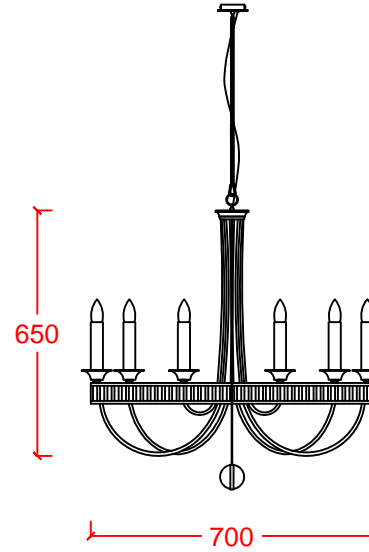

MILA SHINNY 70&100 Bronze

Dekoratif sarkıt Decorative ceiling luminaire
Pirinç gövde Brass body
Mat bronz bitiş Mat bronze finish
Kristal camlar Crystal glasses
Ayarlanabilir zincir askı takımı Adjustable chain suspensions
E14 duş E14 lampholder
Halojen/Led ışık kaynağı Halogen/Led light source

DR-LIGHT

MILA SHINNY 70

MILA SHINNY 100

ÜRÜN KODU PRODUCT CODE	AMPUL TİPİ LAMP TYPE	GÜÇ WATT	DUY LAMPHOLDER
Mila Shiny 70 Bronze	Halogen	6x20W	E14
Mila Shiny 70 Bronze	Led	6x6W	E14
Mila Shiny 100 Bronze	Halogen	8x20W	E14
Mila Shiny 100 Bronze	Led	8x6W	E14

IP20   11.9 kg (Mila Shiny 70 Bronze)
18 kg (Mila Shiny 100 Bronze)