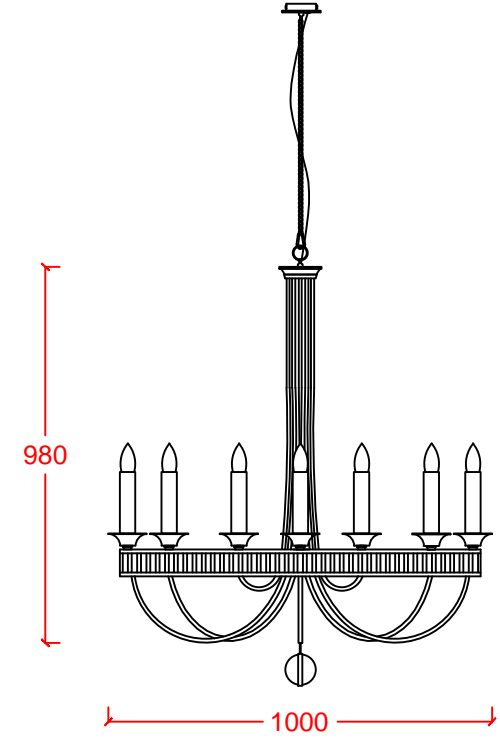

MILA SHINNY 70&100 Bronze

Dekoratif sarkıt Decorative ceiling luminaire
Pirinç gövde Brass body
Mat bronz bitiş Mat bronze finish
Kristal camlar Crystal glasses
Ayarlanabilir zincir askı takımı Adjustable chain suspensions
E14 duş E14 lampholder
Halojen/Led ışık kaynağı Halogen/Led light source

DR-LIGHT

MILA SHINNY 70

MILA SHINNY 100

ÜRÜN KODU PRODUCT CODE	AMPUL TİPİ LAMP TYPE	GÜÇ WATT	DUY LAMPHOLDER
Mila Shiny 70 Bronze	Halogen	6x20W	E14
Mila Shiny 70 Bronze	Led	6x6W	E14
Mila Shiny 100 Bronze	Halogen	8x20W	E14
Mila Shiny 100 Bronze	Led	8x6W	E14

IP20   11.9 kg (Mila Shiny 70 Bronze)
18 kg (Mila Shiny 100 Bronze)