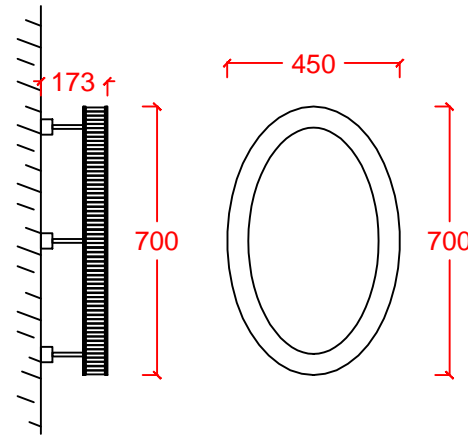

MIRACLE OVAL WALL 100