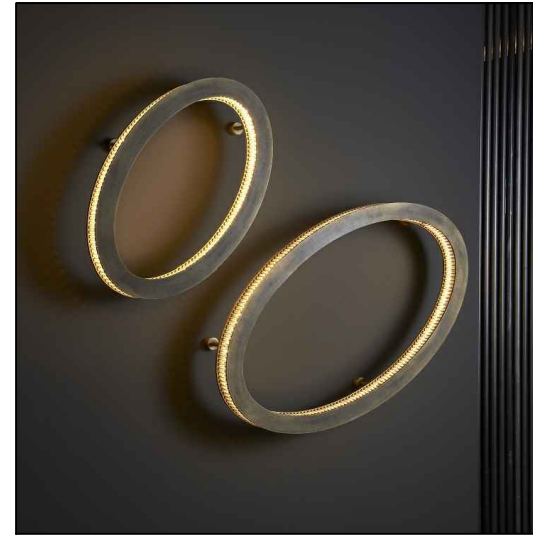

MIRACLE OVAL WALL 70&100

DR-LIGHT

Dekoratif aplik Decorative wall lamp

Metal gövde Metal body

Mat bronz bitiş Mat bronze finish

Kristal çubuk camlar Crystal glasses

Metal duvar bağlantı elemanları Metal wall connection components

Led ışık kaynağı Led light source

seffaf
kristal
cam

füme
kristal
cam

bal rengi
kristal
cam

MIRACLE OVAL WALL 70

MIRACLE OVAL WALL 100

ÜRÜN KODU
PRODUCT CODE

AMPUL TİPİ
LAMP TYPE