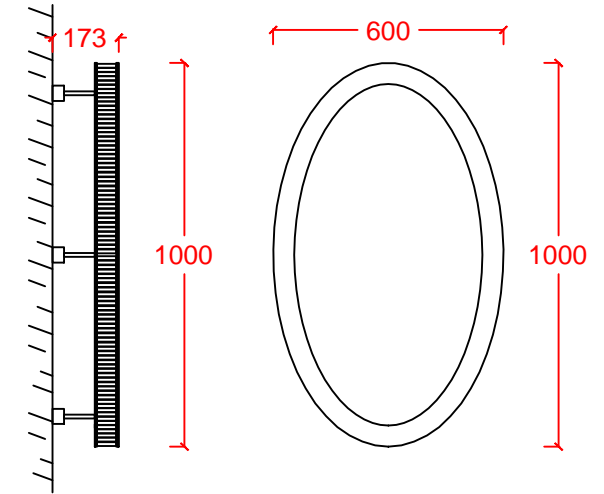

MIRACLE OVAL WALL 70&100

DR-LIGHT

Dekoratif aplik Decorative wall lamp

Metal gövde Metal body

Mat bronz bitiş Mat bronze finish

Kristal çubuk camlar Crystal glasses

Metal duvar bağlantı elemanları Metal wall connection components

Led ışık kaynağı Led light source

seffaf
kristal
cam

füme
kristal
cam

bal rengi
kristal
cam

MIRACLE OVAL WALL 70

MIRACLE OVAL WALL 100

ÜRÜN KODU
PRODUCT CODE

AMPUL TİPİ
LAMP TYPE

GÜÇ
WATT

GÜÇ KAYNAĞI
POWER SUPPLY

MIRACLE OVAL WALL 70
MIRACLE OVAL WALL 100

Led
Led

70W
102W

24V Led Power Driver
24V Led Power Driver

IP20 → KG → 13 kg (Miracle Oval Wall 70)
18.5 kg (Miracle Oval Wall 100)