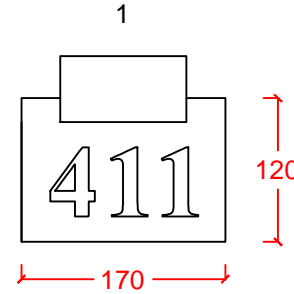

ACRYLIC NUMBER

DR/LIGHT

Sıvaüstü numarator Surface mounted numerator
Metal gövde Metal body
Pleksi difüzör Plexi diffuser
Led ışık kaynağı Led light source

AMPUL TİPİ
LAMP TYPE

LED SAYISI
LED QUANTITY

GÜÇ KAYNAĞI
POWER SUPPLY

1. Led
2. Led
3. Led

6x0.2 SMD
6x0.2 SMD

Led Power Driver For SMD Leds
Led Power Driver For SMD Leds
Led Power Driver For SMD Leds

IP20 ← KG → 660 gr / 1
1000 gr / 2
750 gr / 3