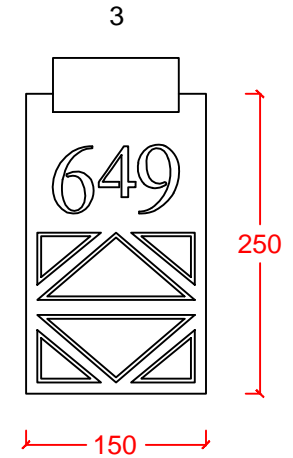

ACRYLIC NUMBER

DR/LIGHT

Sıvaüstü numarator Surface mounted numerator
Metal gövde Metal body
Pleksi difüzör Plexi diffuser
Led ışık kaynağı Led light source

AMPUL TİPİ
LAMP TYPE

LED SAYISI
LED QUANTITY

GÜÇ KAYNAĞI
POWER SUPPLY

1. Led
2. Led
3. Led

6x0.2 SMD
6x0.2 SMD

Led Power Driver For SMD Leds
Led Power Driver For SMD Leds
Led Power Driver For SMD Leds

IP20 ← KG → 660 gr / 1
1000 gr / 2
750 gr / 3