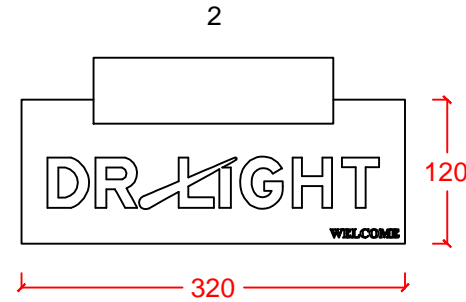

ACRYLIC NUMBER

DR/LIGHT

Sıvaüstü numarator Surface mounted numerator
Metal gövde Metal body
Pleksi difüzör Plexi diffuser
Led ışık kaynağı Led light source

AMPUL TİPİ
LAMP TYPE

LED SAYISI
LED QUANTITY

GÜÇ KAYNAĞI
POWER SUPPLY

1. Led
2. Led
3. Led

6x0.2 SMD
6x0.2 SMD

Led Power Driver For SMD Leds
Led Power Driver For SMD Leds
Led Power Driver For SMD Leds

IP20 ← KG → 660 gr / 1
1000 gr / 2
750 gr / 3