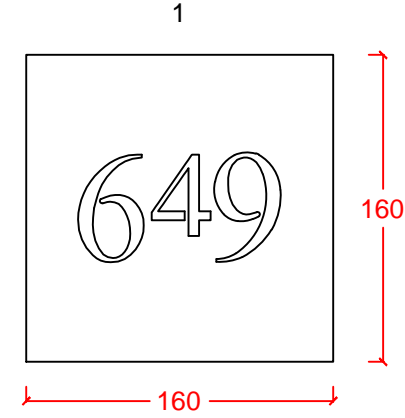

DOOR NUMBER

mat
bronz

mat
bakır

DR-LIGHT

Sıvaüstü numarator Surface mounted numerator
Metal gövde Metal body
Mat bronz bitiş Mat bronze finish
Pleksi difüzör Plexi diffuser
Led ışık kaynağı Led light source

AMPUL TİPİ LAMP TYPE	LED SAYISI LED QUANTITY	GÜÇ WATT	GÜÇ KAYNAĞI POWER SUPPLY

1. Led	50xSMD	5W	Led Power Driver For SMD Leds
2. Led	35xSMD	3.5W	Led Power Driver For SMD Leds

IP20 870 gr / 1
820 gr / 2