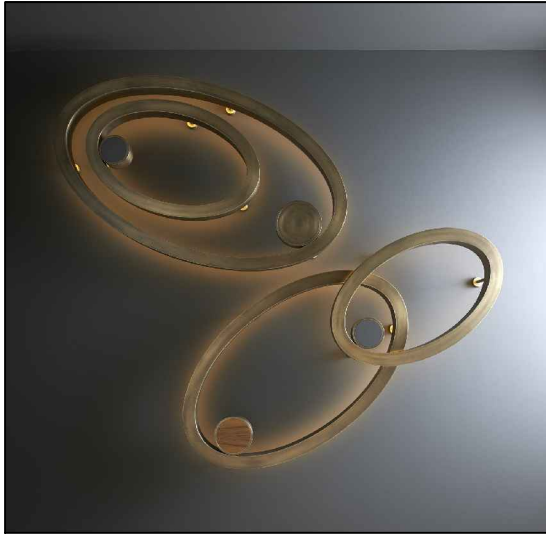

OVAL WALL 70,100&120

DR-LIGHT

Dekoratif aplik Decorative wall lamp

Metal gövde Metal body

Mat bronz bitiş Mat bronze finish

Opal pleksi Opal plexi

Metal duvar bağlantı elemanları Metal wall connection components

Led ışık kaynağı Led light source