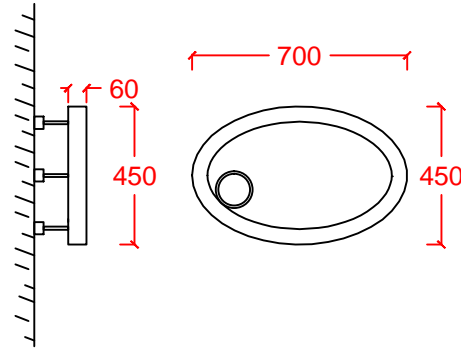

# OVAL WALL 70,100&120

**DR-LIGHT**

Dekoratif aplik Decorative wall lamp

Metal gövde Metal body

Mat bronz bitiş Mat bronze finish

Opal pleksi Opal plexi

Metal duvar bağlantı elemanları Metal wall connection components

Led ışık kaynağı Led light source

OVAL WALL 70

OVAL WALL 100

OVAL WALL 120

ÜRÜN KODU  
PRODUCT CODE

AMPUL TİPİ  
LAMP TYPE

GÜÇ  
WATT

GÜÇ KAYNAĞI  
POWER SUPPLY

OVAL WALL 70  
OVAL WALL 100  
OVAL WALL 120

Led  
Led  
Led

15W  
22W  
30W

24V Led Power Driver  
24V Led Power Driver  
24V Led Power Driver

IP20 → KG → 5100 gr (Oval Wall 70)  
7250 gr (Oval Wall 100)  
8800 gr (Oval Wall 120)