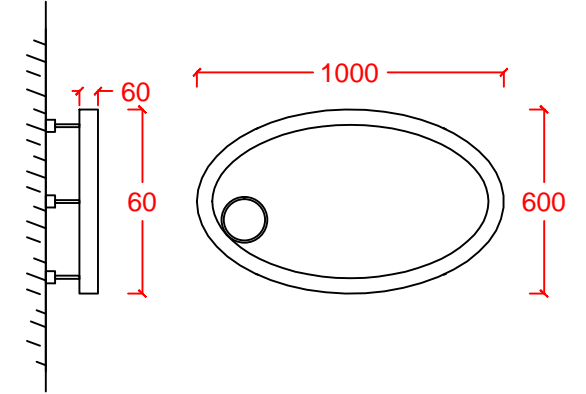

# OVAL WALL 70,100&120

**DR-LIGHT**

Dekoratif aplik Decorative wall lamp

Metal gövde Metal body

Mat bronz bitiş Mat bronze finish

Opal pleksi Opal plexi

Metal duvar bağlantı elemanları Metal wall connection components

Led ışık kaynağı Led light source

OVAL WALL 70

OVAL WALL 100

OVAL WALL 120

ÜRÜN KODU  
PRODUCT CODE

AMPUL TİPİ  
LAMP TYPE

GÜÇ  
WATT

GÜÇ KAYNAĞI  
POWER SUPPLY

OVAL WALL 70  
OVAL WALL 100  
OVAL WALL 120

Led  
Led  
Led

15W  
22W  
30W

24V Led Power Driver  
24V Led Power Driver  
24V Led Power Driver

IP20 → KG → 5100 gr (Oval Wall 70)  
7250 gr (Oval Wall 100)  
8800 gr (Oval Wall 120)