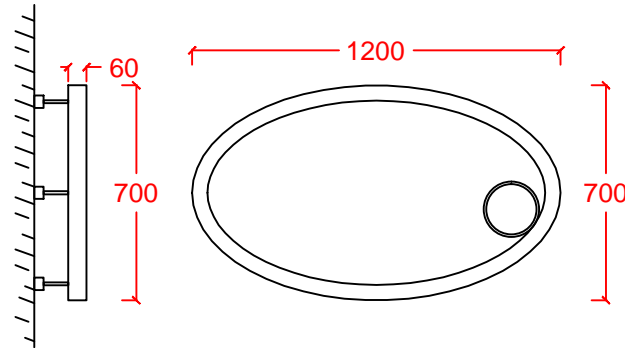

Led ışık kaynağı Led light source

OVAL WALL 70

OVAL WALL 100

OVAL WALL 120

ÜRÜN KODU  
PRODUCT CODE

AMPUL TİPİ  
LAMP TYPE

GÜÇ  
WATT

GÜÇ KAYNAĞI  
POWER SUPPLY

OVAL WALL 70  
OVAL WALL 100  
OVAL WALL 120

Led  
Led  
Led

15W  
22W  
30W

24V Led Power Driver  
24V Led Power Driver  
24V Led Power Driver

IP20 → KG → 5100 gr (Oval Wall 70)  
7250 gr (Oval Wall 100)  
8800 gr (Oval Wall 120)