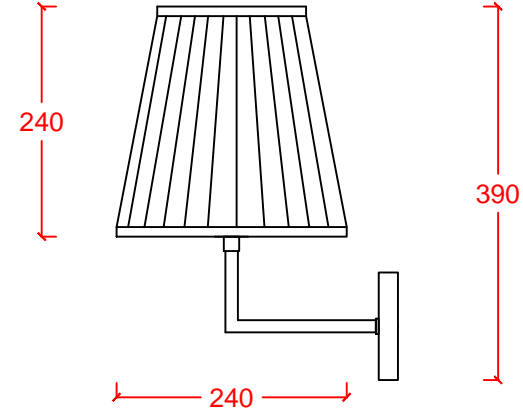

PILA WALL

mat
bronz

DR/LIGHT

Dekoratif aplik | Decorative wall lamp
Pirinç gövde | Brass body
Pileli kumaş abajur | Fabric lampshade
E14 duyu | E14 lampholder
Led ışık kaynağı | Led light source

ÜRÜN KODU PRODUCT CODE	AMPUL TİPİ LAMP TYPE	GÜÇ WATT	DUYU LAMPHOLDER
PILA WALL	Led	6W	E14

IP20   700 gr