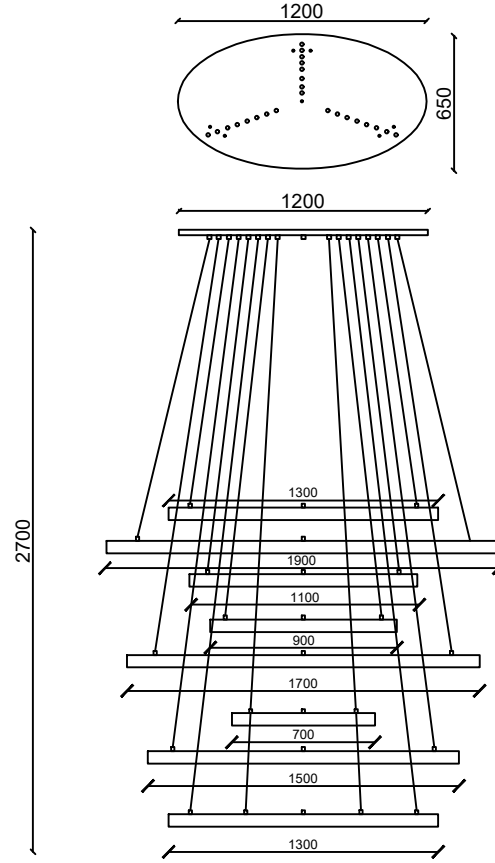

# POLARIS

Dekoratif sarkıt Decorative pendant lu  
Metal gövde Metal body  
Mat bronz bitiş Matte bronze finish  
Opal pleksi Opal plexi  
Metal tavan bağlantı elemanları Brass  
Ayarlanabilir çelik askı takımı Adjustable  
Harici güç kaynağı alçıpan tavanda sa  
must be stored in the drywall ceiling  
Led ışık kaynağı Led light source

## Metal Seçenekleri

**DR LIGHT**  
MASTER OF LIGHT

ÜRÜN KODU  
PRODUCT CODE

OVAL 130  
OVAL 150  
OVAL 70  
OVAL 170  
OVAL 90  
OVAL 110  
OVAL 190  
OVAL 130

AMPUL TİPİ  
LAMP TYPE

Led  
Led  
Led  
Led  
Led  
Led  
Led  
Led

GÜÇ KAYNAĞI  
POWER SUPPLY

24V Led Power Drive  
24V Led Power Drive  
24V Led Power Drive  
24V Led Power Drive  
24V Led Power Drive  
24V Led Power Drive  
24V Led Power Drive  
24V Led Power Drive

\*Boyutlar milimetre cinsindedir. Dimensions are in millimeters.