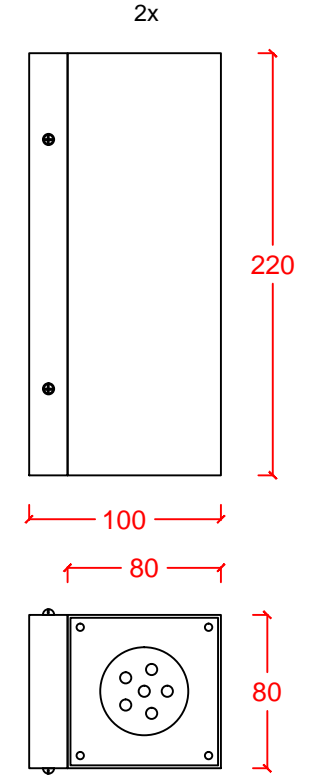

REC-V

DR/LIGHT

Sıvaüstü duvar armatürü Surface mounted wall luminaire
Metal gövde Metal body
Metal duvar bağlantı bazası Metal wall connection base
Mat bronz bitiş Mat bronze finish
GU10 duyu GU10 lampholder
Led ışık kaynağı Led light source

AMPUL TİPİ LAMP TYPE	GÜÇ WATT	DUY LAMPHOLDER	IŞIK AKISI LUMEN	RENK SICAKLIĞI KELVIN	ACİL KİT VE PİL ÜNİTESİ EMERGENCY AND BATTERY PACK
Led Lamp	1x4.3W	GU10	350lm	2700K	1 hour-3 hours
Led Lamp	1x6.9W	GU10	575lm	2700K	
Led Lamp	2x4.3W	GU10	350lm	2700K	
Led Lamp	2x6.9W	GU10	575lm	2700K	

IP20   950 gr / 1x
1100 gr / 2x