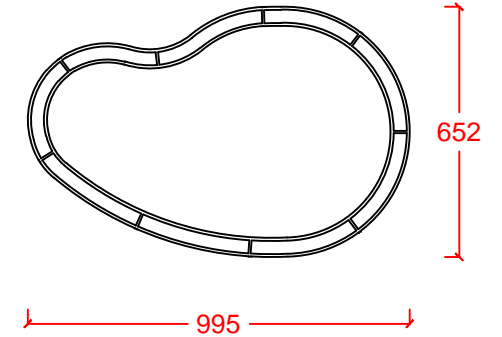

CORE & RENİ

DR-LIGHT

Dekoratif sarkıt Decorative ceiling luminaire

Metal gövde Metal body

Mat bronz bitiş Mat bronze finish

Opal pleksi Opal plexi

Metal tavan bağlantı elemanları Metal ceiling connection components

Ayarlanabilir çelik askı takımı Adjustable steel suspensions

Led ışık kaynağı Led light source

RENİ

ÜRÜN KODU
PRODUCT CODE

AMPUL TİPİ
LAMP TYPE

GÜÇ
WATT

GÜÇ KAYNAĞI
POWER SUPPLY

CORE
RENİ

Led
Led

24W
24W

24V Led Power Driver
24V Led Power Driver

IP20 7500 gr (Core)
7500 gr (Renİ)