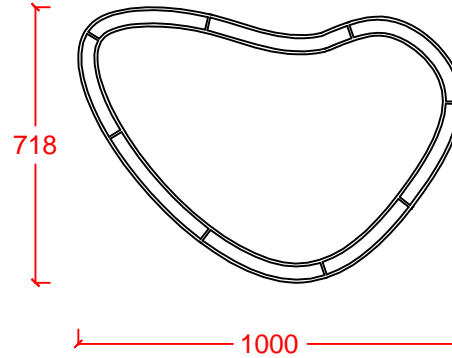

CORE & RENİ

DR-LIGHT

Dekoratif sarkıt Decorative ceiling luminaire

Metal gövde Metal body

Mat bronz bitiş Mat bronze finish

Opal pleksi Opal plexi

Metal tavan bağlantı elemanları Metal ceiling connection components

Ayarlanabilir çelik askı takımı Adjustable steel suspensions

Led ışık kaynağı Led light source

RENİ

ÜRÜN KODU
PRODUCT CODE

AMPUL TİPİ
LAMP TYPE

GÜÇ
WATT

GÜÇ KAYNAĞI
POWER SUPPLY

CORE
RENİ

Led
Led

24W
24W

24V Led Power Driver
24V Led Power Driver

IP20 7500 gr (Core)
7500 gr (Renİ)