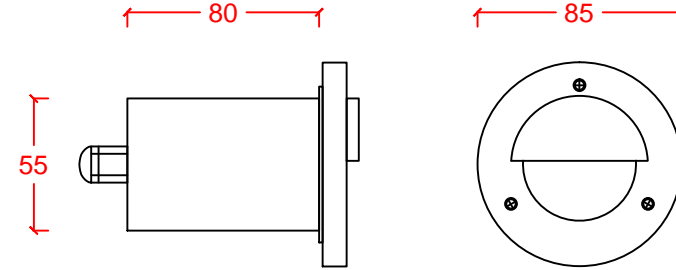

ÜRÜN KODU PRODUCT CODE	AMPUL TİPİ LAMP TYPE	GÜÇ WATT	DUY LAMPHOLDER
SUNRISE	Led	4.3W	GU10

IP54 ← KG → 360 gr