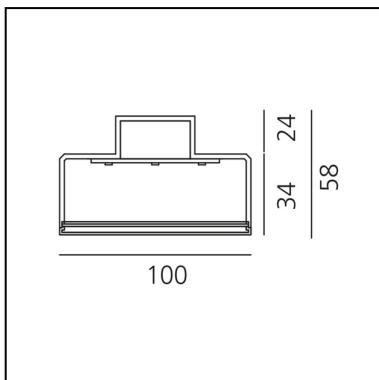

Notes

Through-wiring for Undimamable and Dali Versions

DESCRIPTION

The Hoy family, developed by Artemide in collaboration with Foster+Partners, is designed to be integrated into spaces as a single element, as a system or within functional lighting tracks.

The system combines spots with linear modules with diffused but controlled light UGR<19 to create suspended or SMD geometries that are also perfect for the office world. Thanks to this flexibility of application in spaces, to the quality and the wide range of performances Hoy is perfect for every application space, from retail to office, from residential to hospitality.

PRODUCT CODE: BL01204

FEATURES

- Article Code: **BL01204**
- Colour: **Black**
- Installation: **CeilingSuspension**
- Series: **Architectural Indoor, 2022 Artemide Collection**
- Environment: **Indoor**
- design by: **Foster + Partners**

DIMENSIONS

- Length: **cm 115.4**
- Width: **cm 10**
- Height: **cm 5.8**