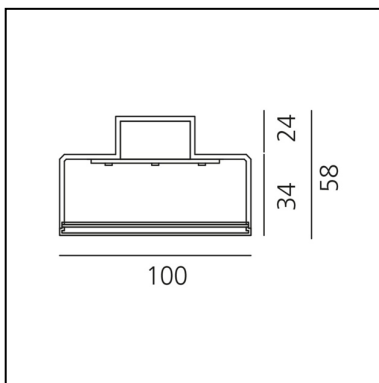

Hoy System - Linear Module - Direct Emission - 1154mm - 3000K - Undimmable - Black

Foster + Partners

IP20  

LUMINAIRE

- Watt: **24W**
- Voltage: **220-240V**
- Delivered lumens output: **2915lm**
- CCT: **3000K**
- Efficiency: **78%**
- Efficacy: **121.45lm/W**
- CRI: **80**