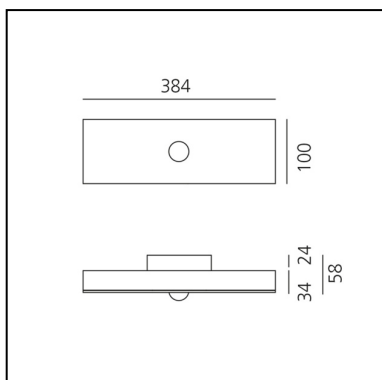

LUMINAIRE

- Voltage: **220-240V**

DESCRIPTION

The Hoy family, developed by Artemide in collaboration with Foster+Partners, is designed to be integrated into spaces as a single element, as a system or within functional lighting tracks.

The system combines spots with linear modules with diffused but controlled light UGR<19 to create suspended or SMD geometries that are also perfect for the office world. Thanks to this flexibility of application in spaces, to the quality and the wide range of performances Hoy is perfect for every application space, from retail to office, from residential to hospitality.

PRODUCT CODE: BL31104

FEATURES

- Article Code: **BL31104**
- Colour: **Black**
- Installation: **CeilingSuspension**
- Series: **Architectural Indoor, 2022 Artemide Collection**
- Environment: **Indoor**
- design by: **Foster + Partners**

DIMENSIONS

- Length: **cm 38.4**
- Width: **cm 10**
- Height: **cm 5.8**