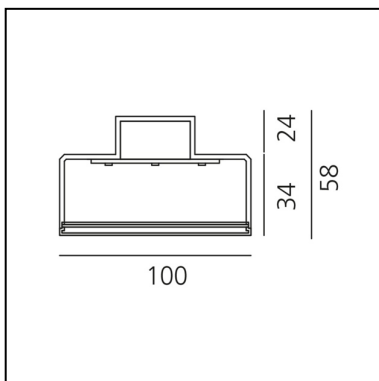

LUMINAIRE

- Watt: **74W**
- Voltage: **220-240V**
- Delivered lumens output: **9400lm**
- CCT: **3000K**
- Efficiency: **81%**
- Efficacy: **127.03lm/W**
- CRI: **80**
- Dimmable Typology: **Dali**

Notes

220/240Vac 50/60Hz electronic ballast included.
Driver uses 2 DALI Addresses

DESCRIPTION

The Hoy family, developed by Artemide in collaboration with Foster+Partners, is designed to be integrated into spaces as a single element, as a system or within functional lighting tracks.

The system combines spots with linear modules with diffused but controlled light $UGR < 19$ to create suspended or SMD geometries that are also perfect for the office world. Thanks to this flexibility of application in spaces, to the quality and the wide range of performances Hoy is perfect for every application space, from retail to office, from residential to hospitality.

PRODUCT CODE: BL11004

FEATURES

- Article Code: **BL11004**
- Colour: **Black**
- Installation: **Suspension**
- Series: **Architectural Indoor, 2022 Artemide Collection**
- Environment: **Indoor**
- design by: **Foster + Partners**

DIMENSIONS

- Length: **cm 230.9**
- Width: **cm 10**
- Height: **cm 5.8**