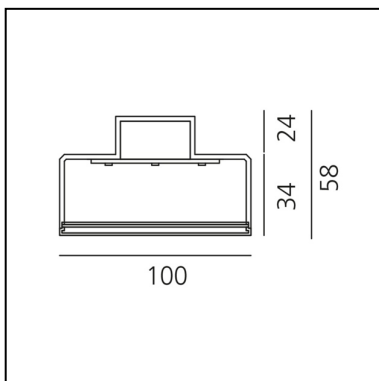

Hoy Linear Stand Alone - Suspension - Direct + Indirect Emission - 1154mm - 3000K - Undimmable - Black

Foster + Partners

PRODUCT CODE: BL40704

FEATURES

- Article Code: **BL40704**
- Colour: **Black**
- Installation: **Suspension**
- Series: **Architectural Indoor**
- Environment: **Indoor**
- design by: **Foster + Partners**

DIMENSIONS

- Length: **cm 115.4**
- Width: **cm 10**
- Height: **cm 5.8**

IP20  

LUMINAIRE

- Watt: **37W**
- Voltage: **220-240V**
- Delivered lumens output: **4700lm**
- CCT: **3000K**
- Efficiency: **81%**
- Efficacy: **127.03lm/W**
- CRI: **80**