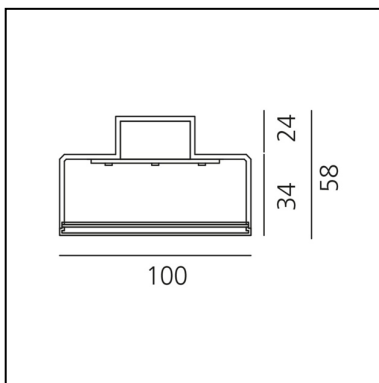

Hoy Refractive Linear Stand Alone - Suspension - Direct + Indirect Emission - 1154mm - 3000K - Black

Foster + Partners

IP20   Dimmerable: 

LUMINAIRE

- Watt: **38W**
- Voltage: **220-240V**
- CCT: **3000K**
- CRI: **90**
- Dimmable Typology: **Dali**

DIMENSIONS

- Length: **cm 115.4**
- Width: **cm 10**
- Height: **cm 5.8**